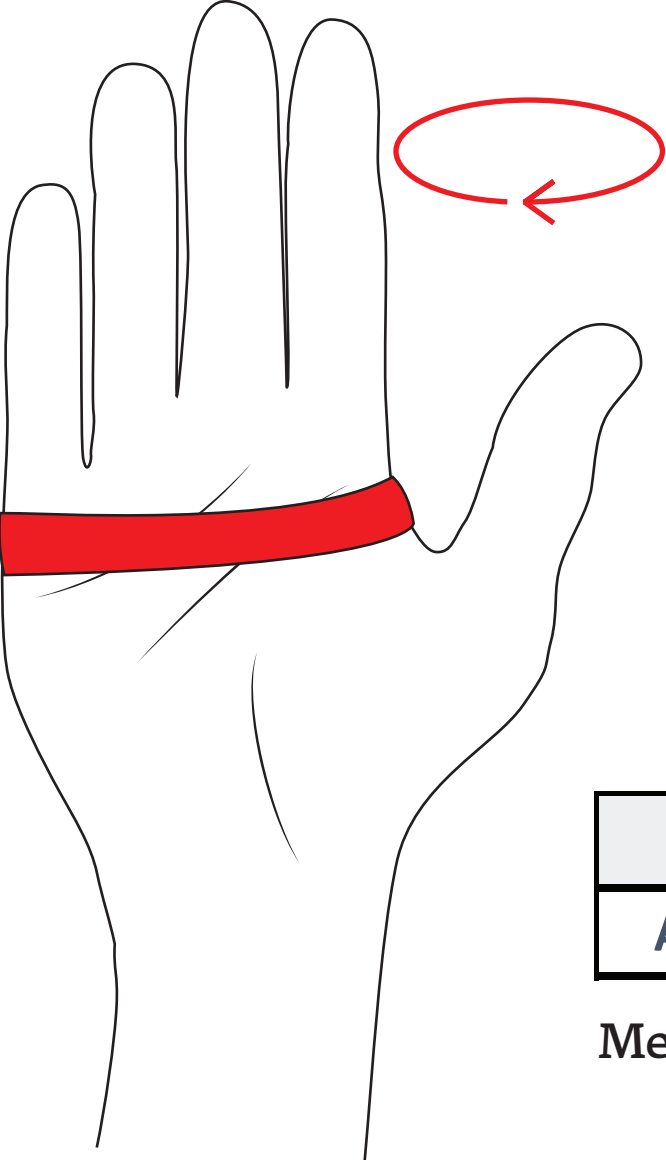

# Size chart Gloves

Size (cm)	XS	S	M	L	XL	XXL
Around hand	18	19	20	21	22	23

Measure the circumference around the hand