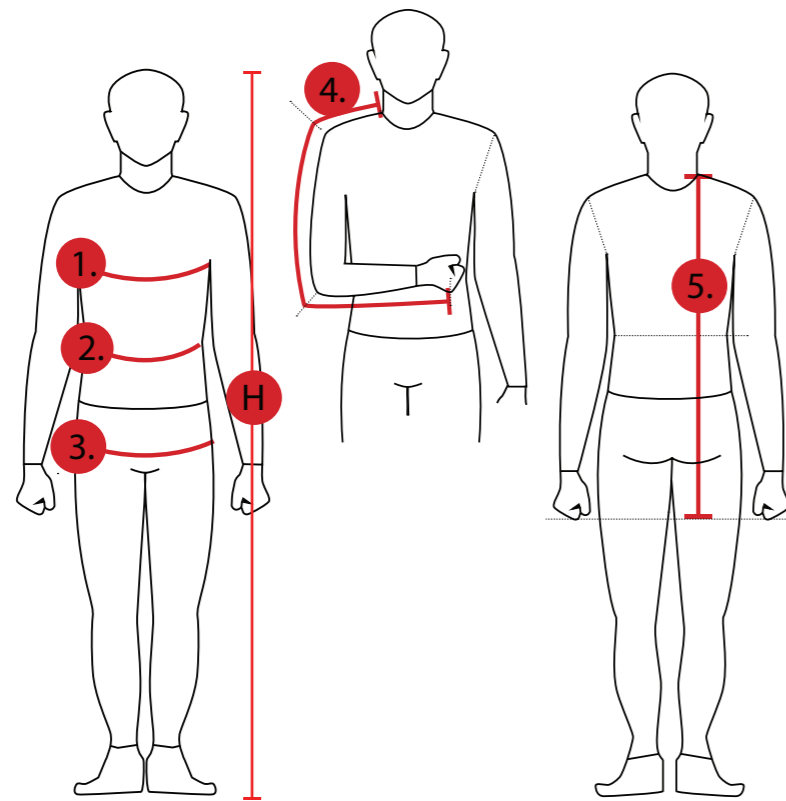

Size chart Jackets

Women

Size (cm)	XS	S	M	L	XL
H	160	164	168	172	176
1	84	90	96	102	108
2	66	72	78	84	90
3	88	94	100	106	112
4	76	78,5	81	83,5	86
5	71	73	75	77	79

Men

Size (cm)	S	M	L	XL	XXL
H	179	177	179	181	183
1	97	103	109	115	121
2	82	89	96	103	110
3	98	104	110	116	122
4	88,5	91	93,5	96	98,5
5	80	82	84	86	88

1. Circumference around chest
 2. Circumference around waist
 3. Circumference around hip
 4. Measure from the neck, over the shoulder over the elbow to the knuckles
 5. Measure from the shoulder at the neck to the knuckles
- H. Height

Use this chart for High Power and Field Target models