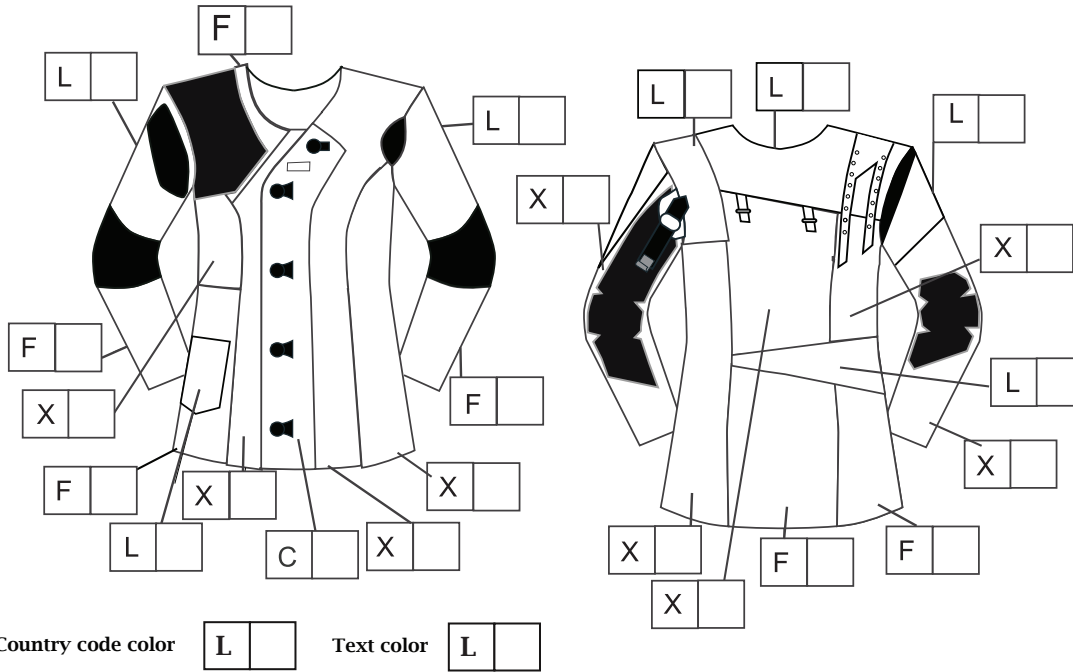

Customer Name _____

KT Canvas Prone colours

Lining: Canvas X

Remarks:

Available colors

	Canvas	Fabric	Clarino	Leather	Piping
0. White	X0	F0		L0	P0
1. Black	X1	F1	C1	L1	P1
2. Grey		F2	C2	L2	P2
3. Red		F3		L3	P3
4. Orange				L4	P4
5. Purple				L5	P5
6. Blue		F6		L6	P6
7. Dark Green				L7	P7
8. Apple green		F8		L8	P8
9. Yellow				L9	P9
10. Turquoise				L10	P10
11. Fuxia				L11	P11
12. Dark blue				L12	P12

KT Leather Prone colours

Lining: Canvas X